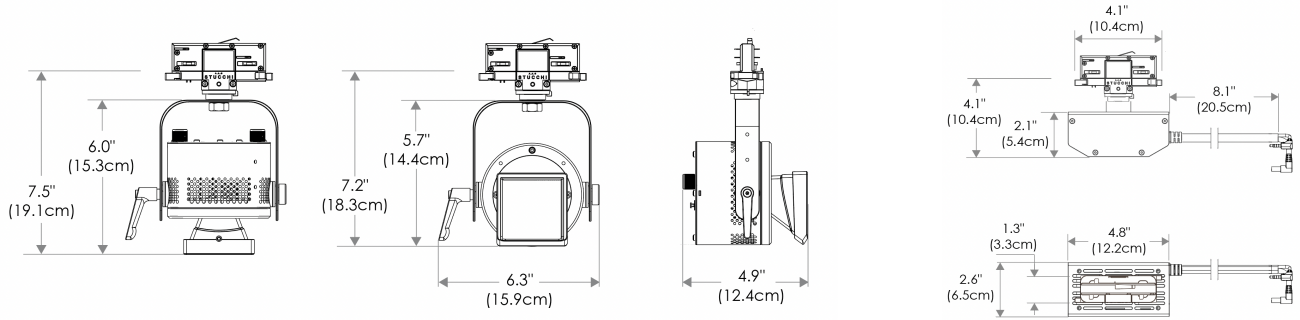

SPECIFICATIONS

CRI / TLCI	95/90 typical (in CCT Mode of 2800K-6500K)
Dimming	100% - 0% flicker free
AC Power Draw	90W max
AC Input	100 - 240V AC, 50 - 60Hz
Remote Control	DMX 512
Cooling	Fan Cooled
Acoustic Noise	19 dBA (Auto Mode)
Operating Temp.	32 - 104°F (0 - 40°C)
Weight (Fixture + Power Supply)	3.0lb / 1.5kg

MECHANICAL FIGURES

PSP **US**

PSP **EU**

PHOTOMETRIC DATA