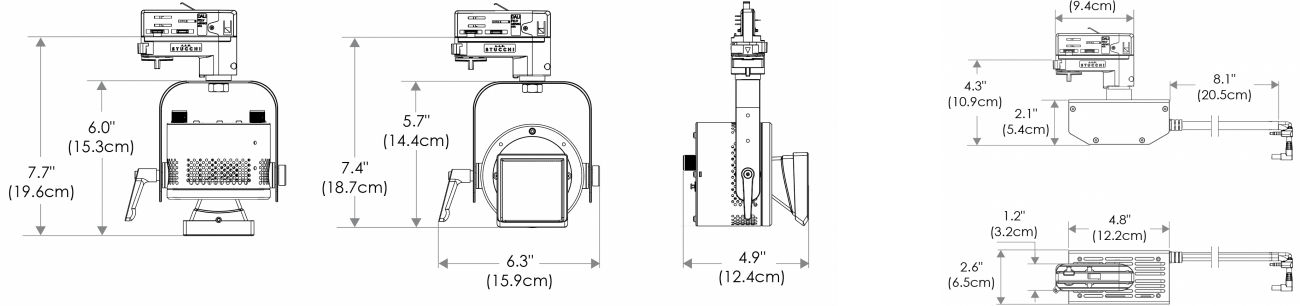

MECHANICAL FIGURES

PSP **US**